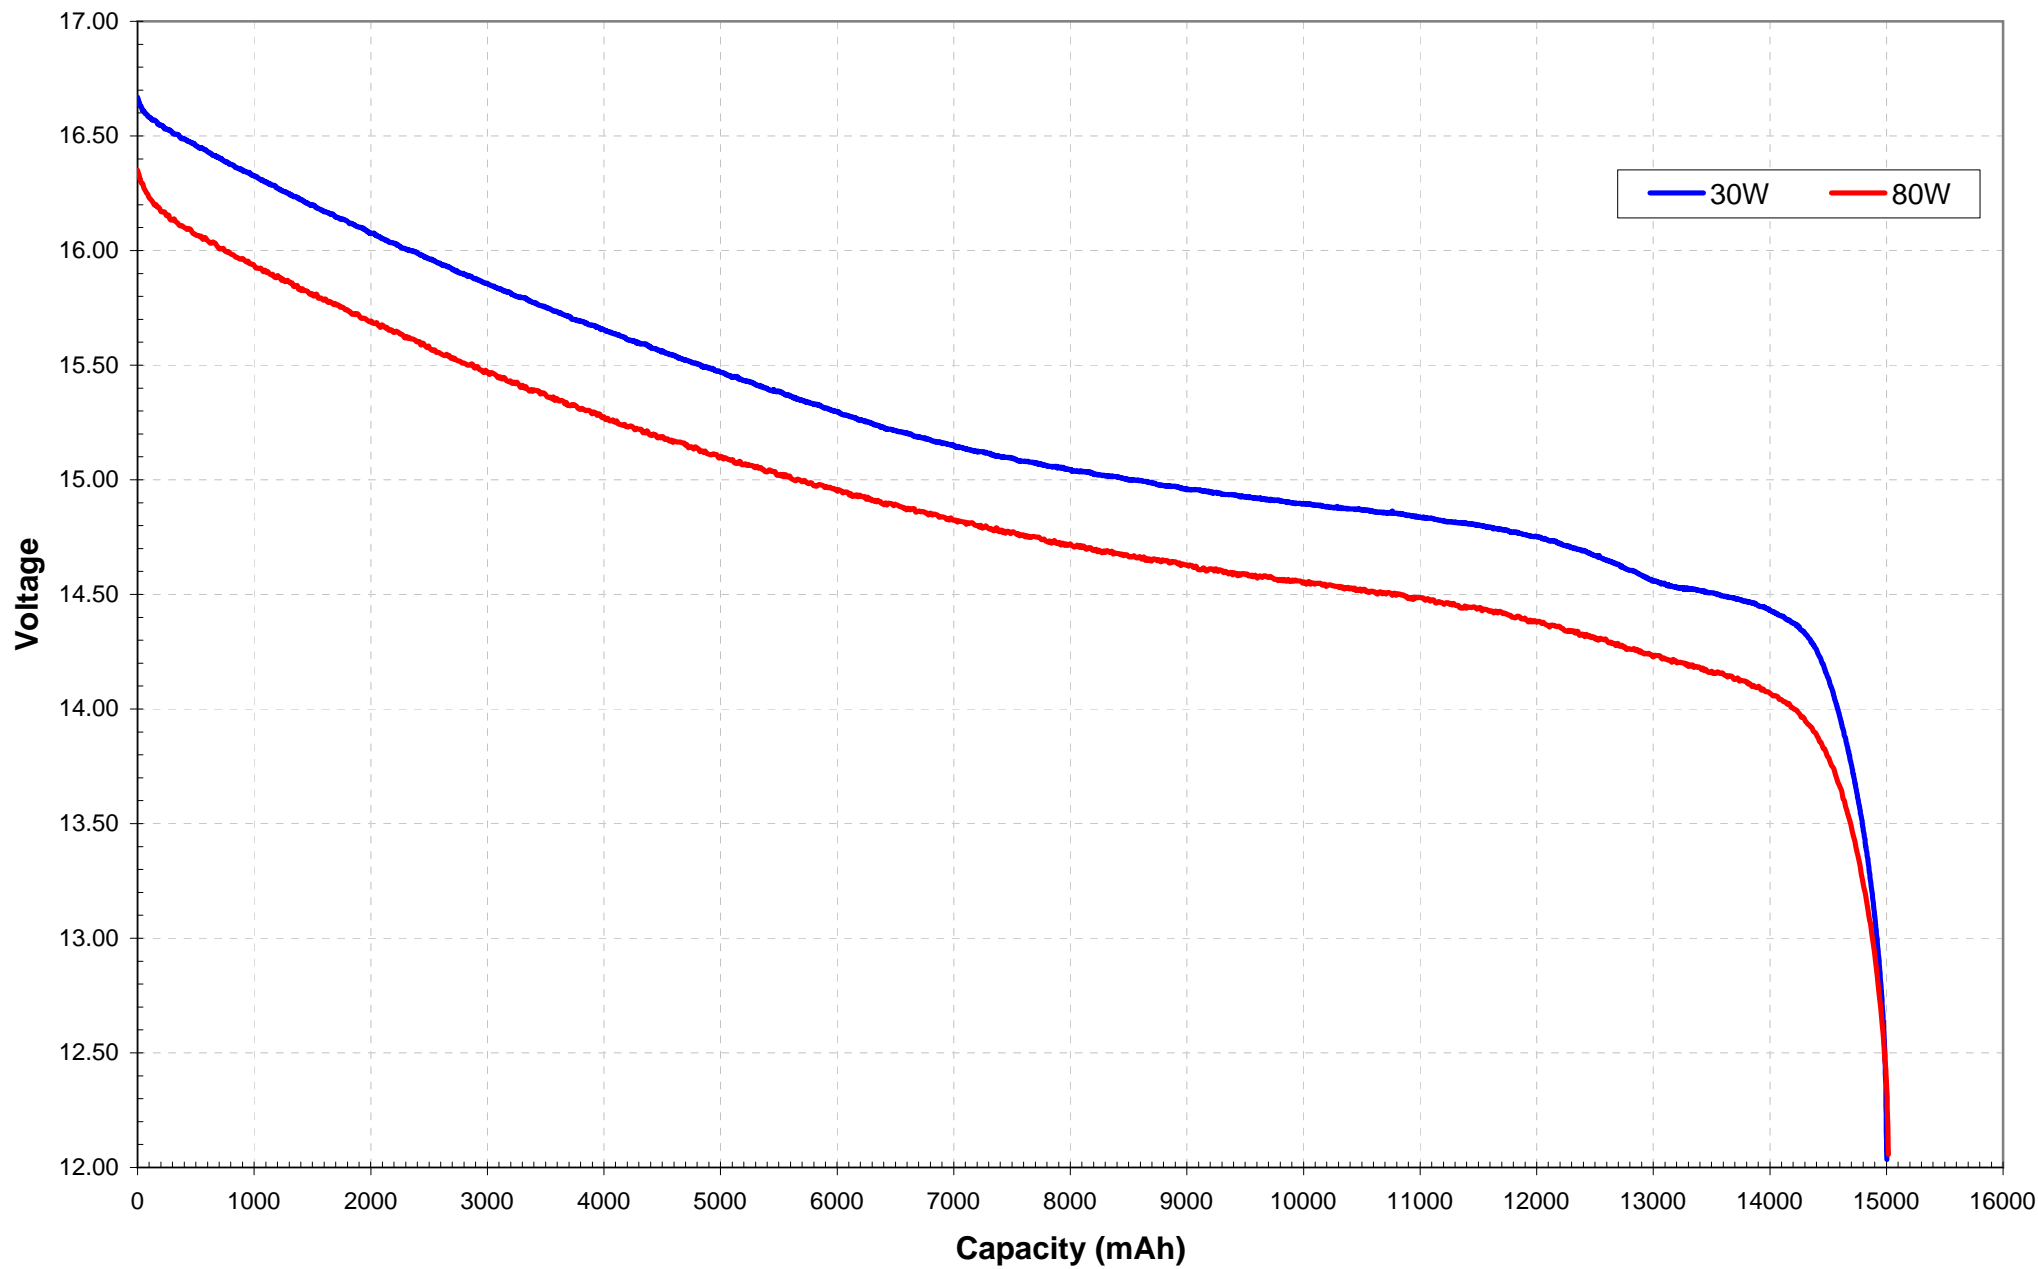

BV225 - Voltage vs. Discharge time
Discharge Load: 30W and 80W

BV225 - Voltage vs. Capacity (mAh)
Discharge Load: 30W and 80W

BV225 - Voltage vs. Capacity (Wh)
Discharge Load: 30W and 80W