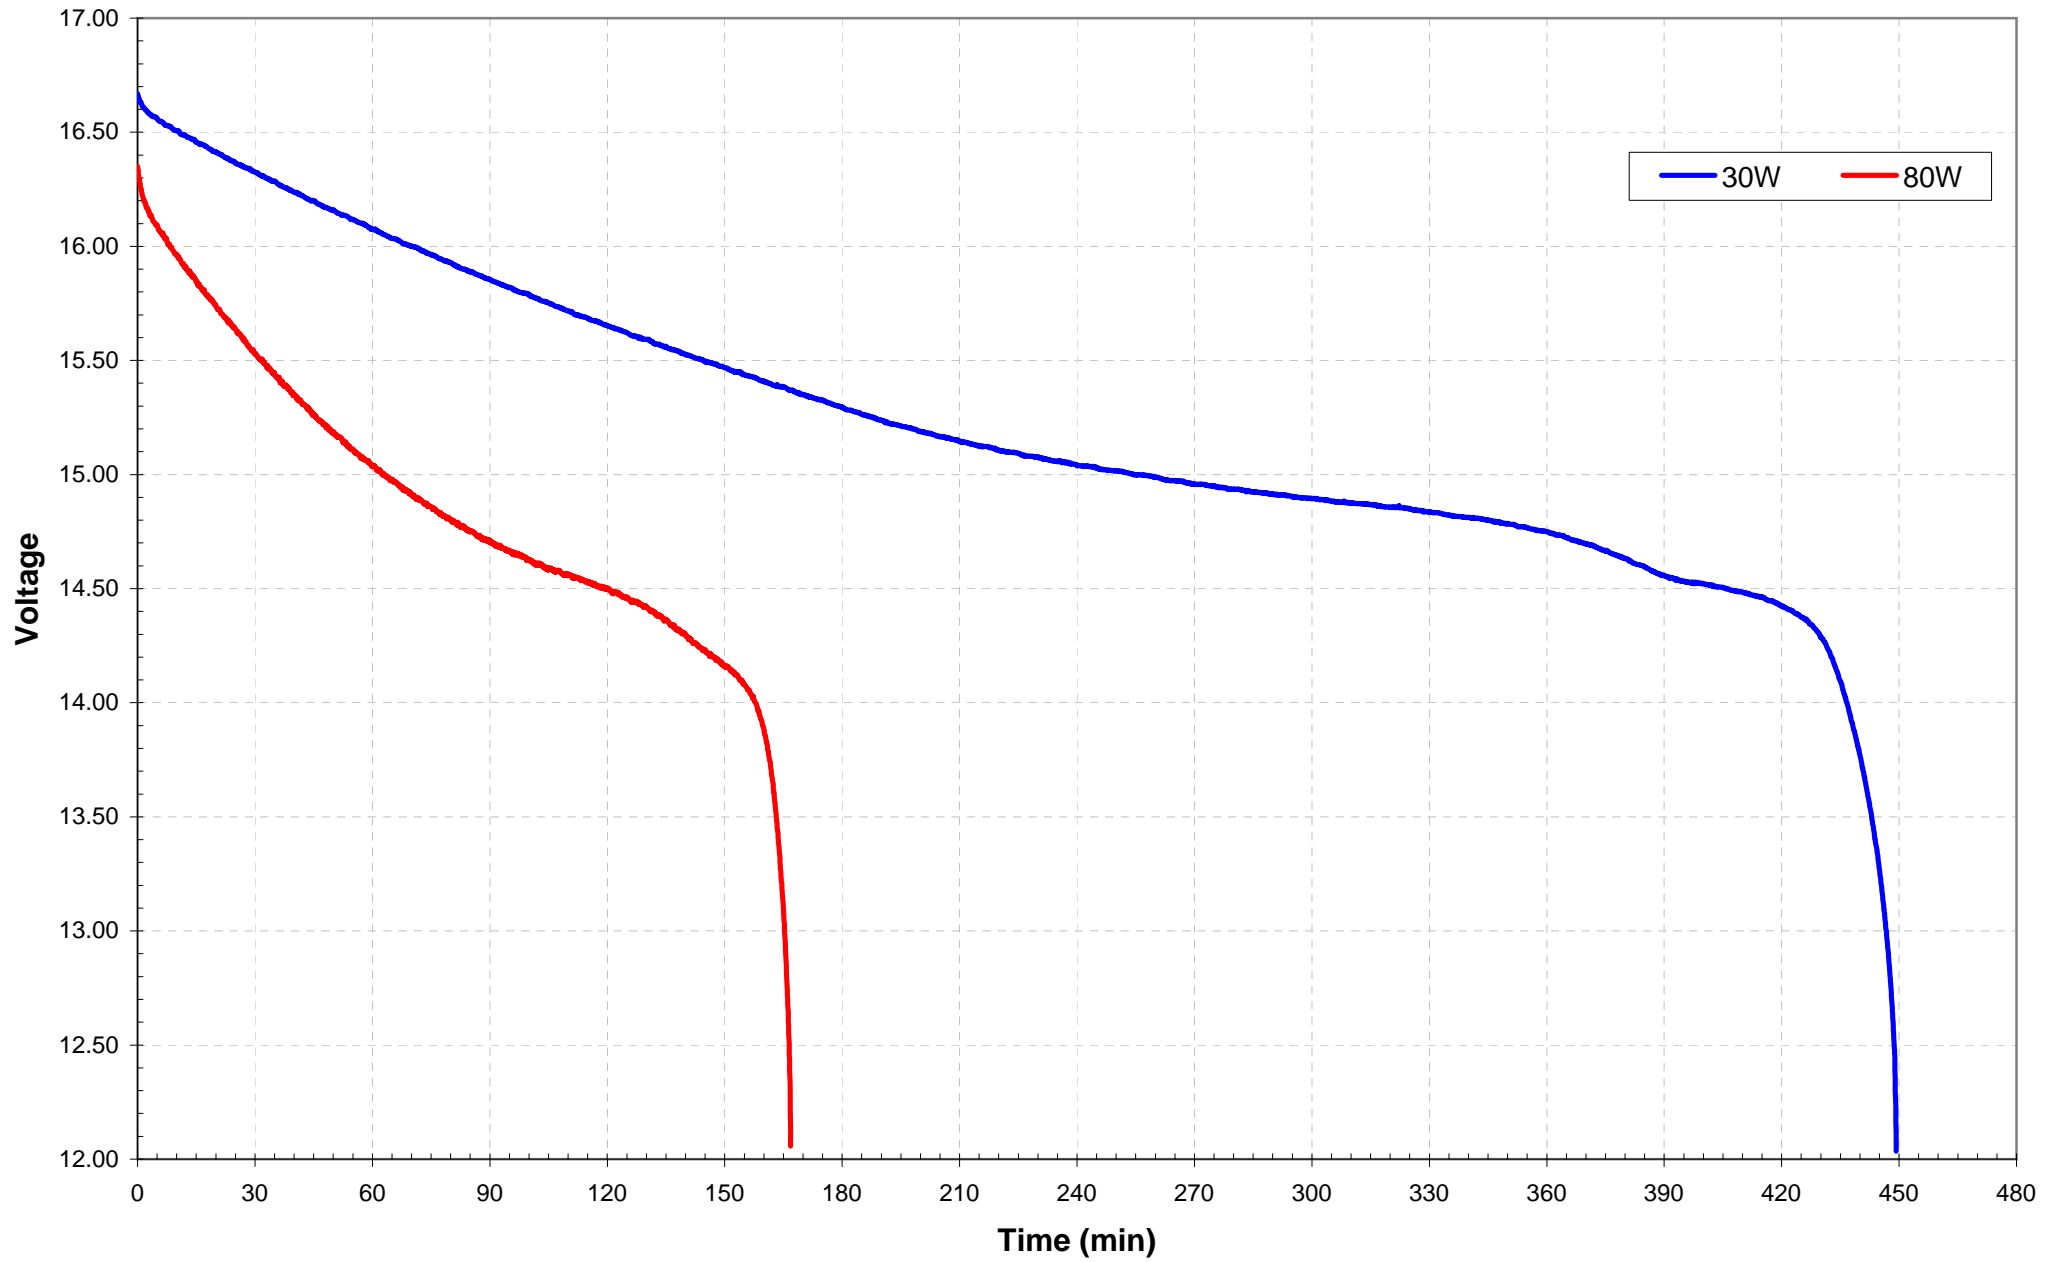

BV225 - Voltage vs. Discharge time
Discharge Load: 30W and 80W

BV225 - Voltage vs. Capacity (mAh)
Discharge Load: 30W and 80W

BV225 - Voltage vs. Capacity (Wh)
Discharge Load: 30W and 80W