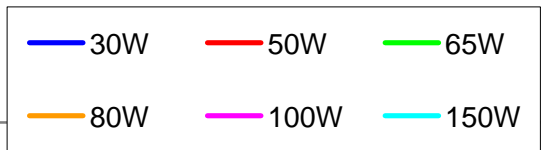

BV270HD - Voltage vs. Time
Discharge Load: 30W - 50W - 65W - 80W - 100W - 150W

BV270HD - Voltage vs. Capacity (mAh)
Discharge Load: 30W - 50W - 65W - 80W - 100W - 150W

BV270HD - Voltage vs. Capacity (Wh)
Discharge Load: 30W - 50W - 65W - 80W - 100W - 150W