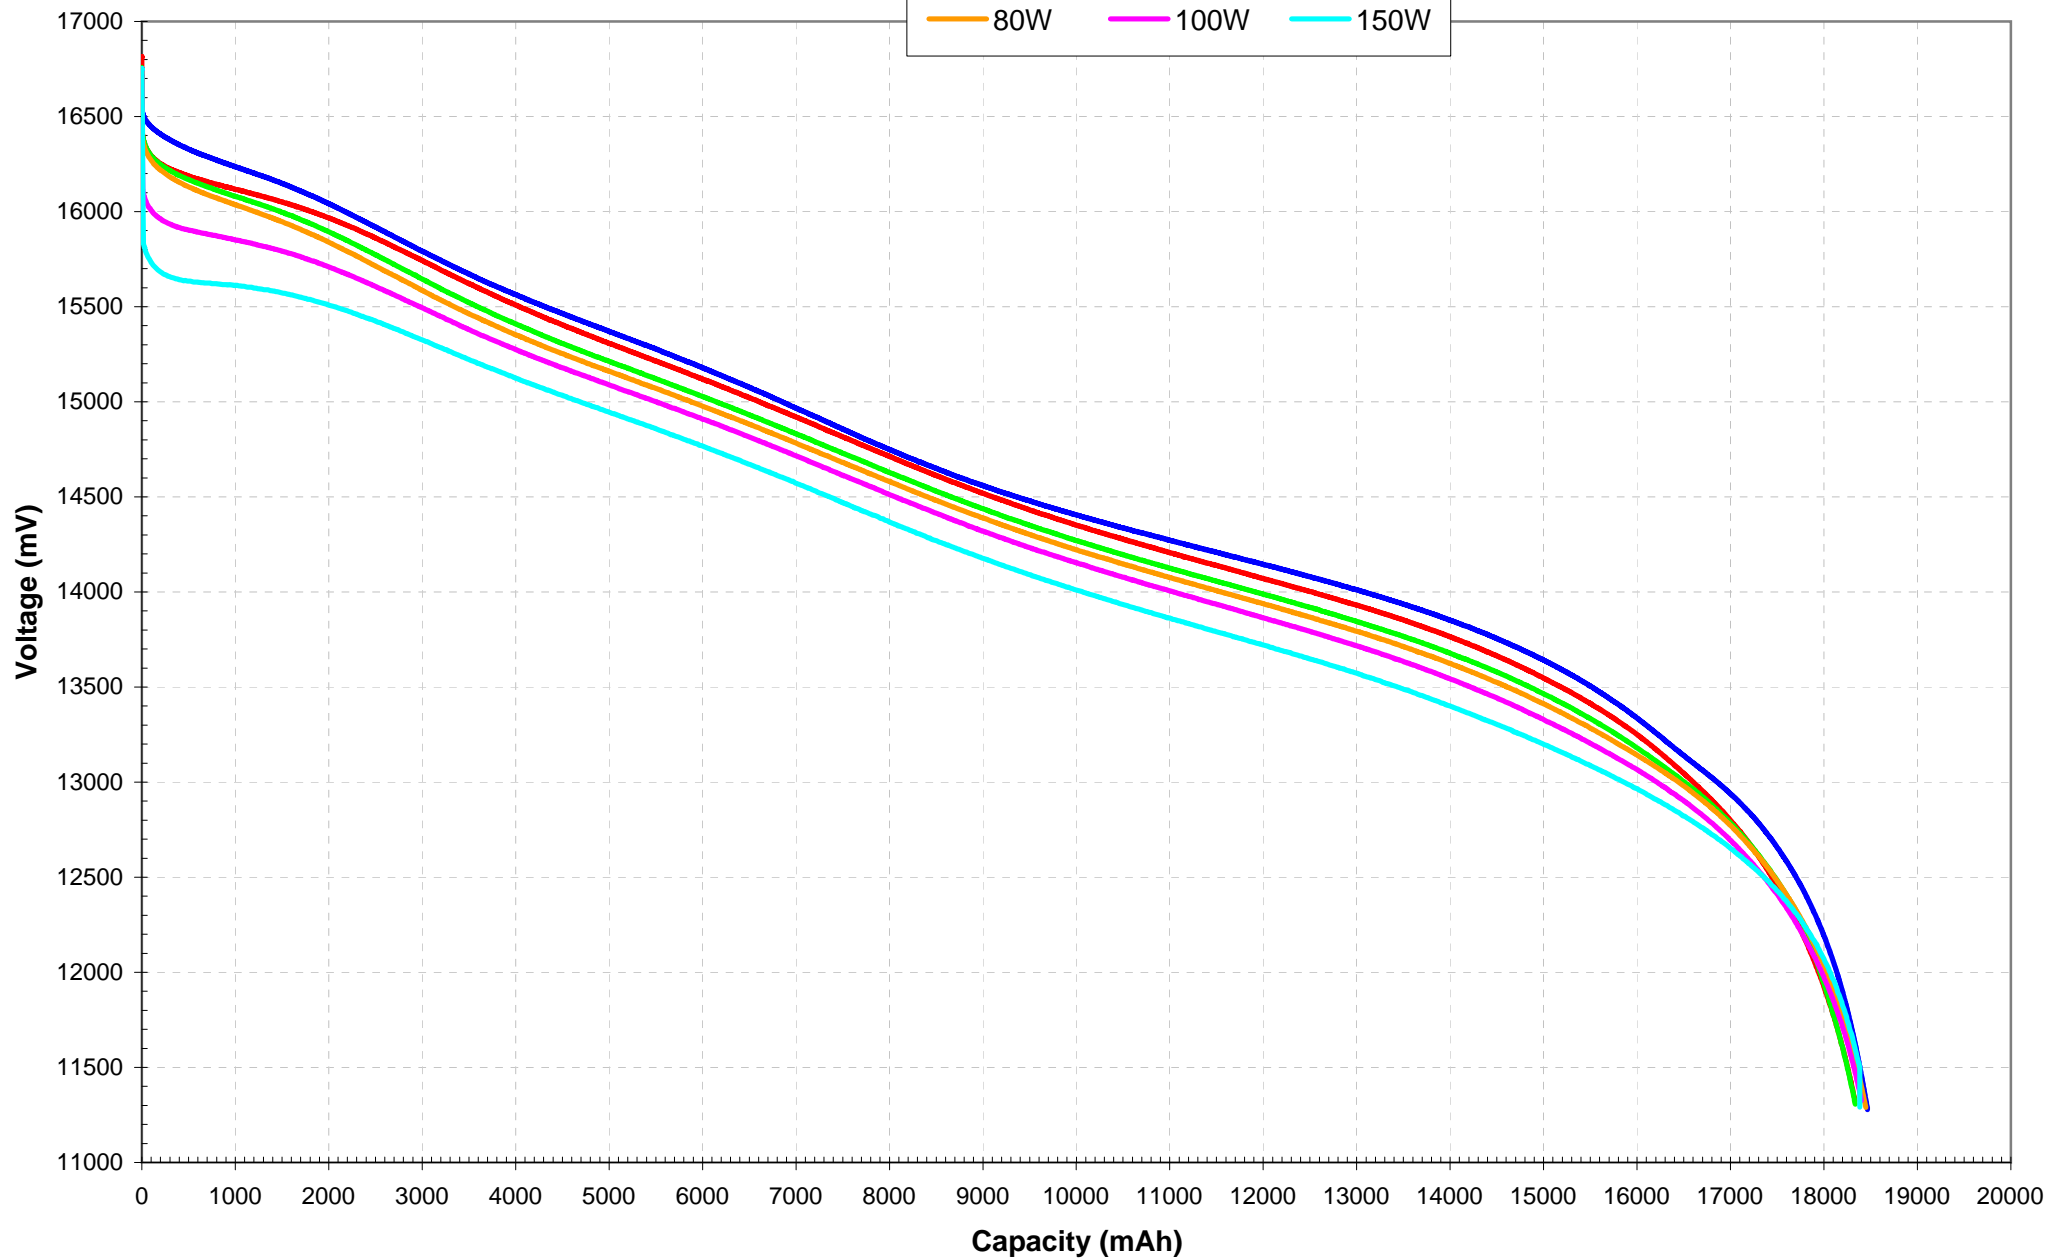

BV270HD - Voltage vs. Time
Discharge Load: 30W - 50W - 65W - 80W - 100W - 150W

BV270HD - Voltage vs. Capacity (mAh)
Discharge Load: 30W - 50W - 65W - 80W - 100W - 150W

BV270HD - Voltage vs. Capacity (Wh)
Discharge Load: 30W - 50W - 65W - 80W - 100W - 150W