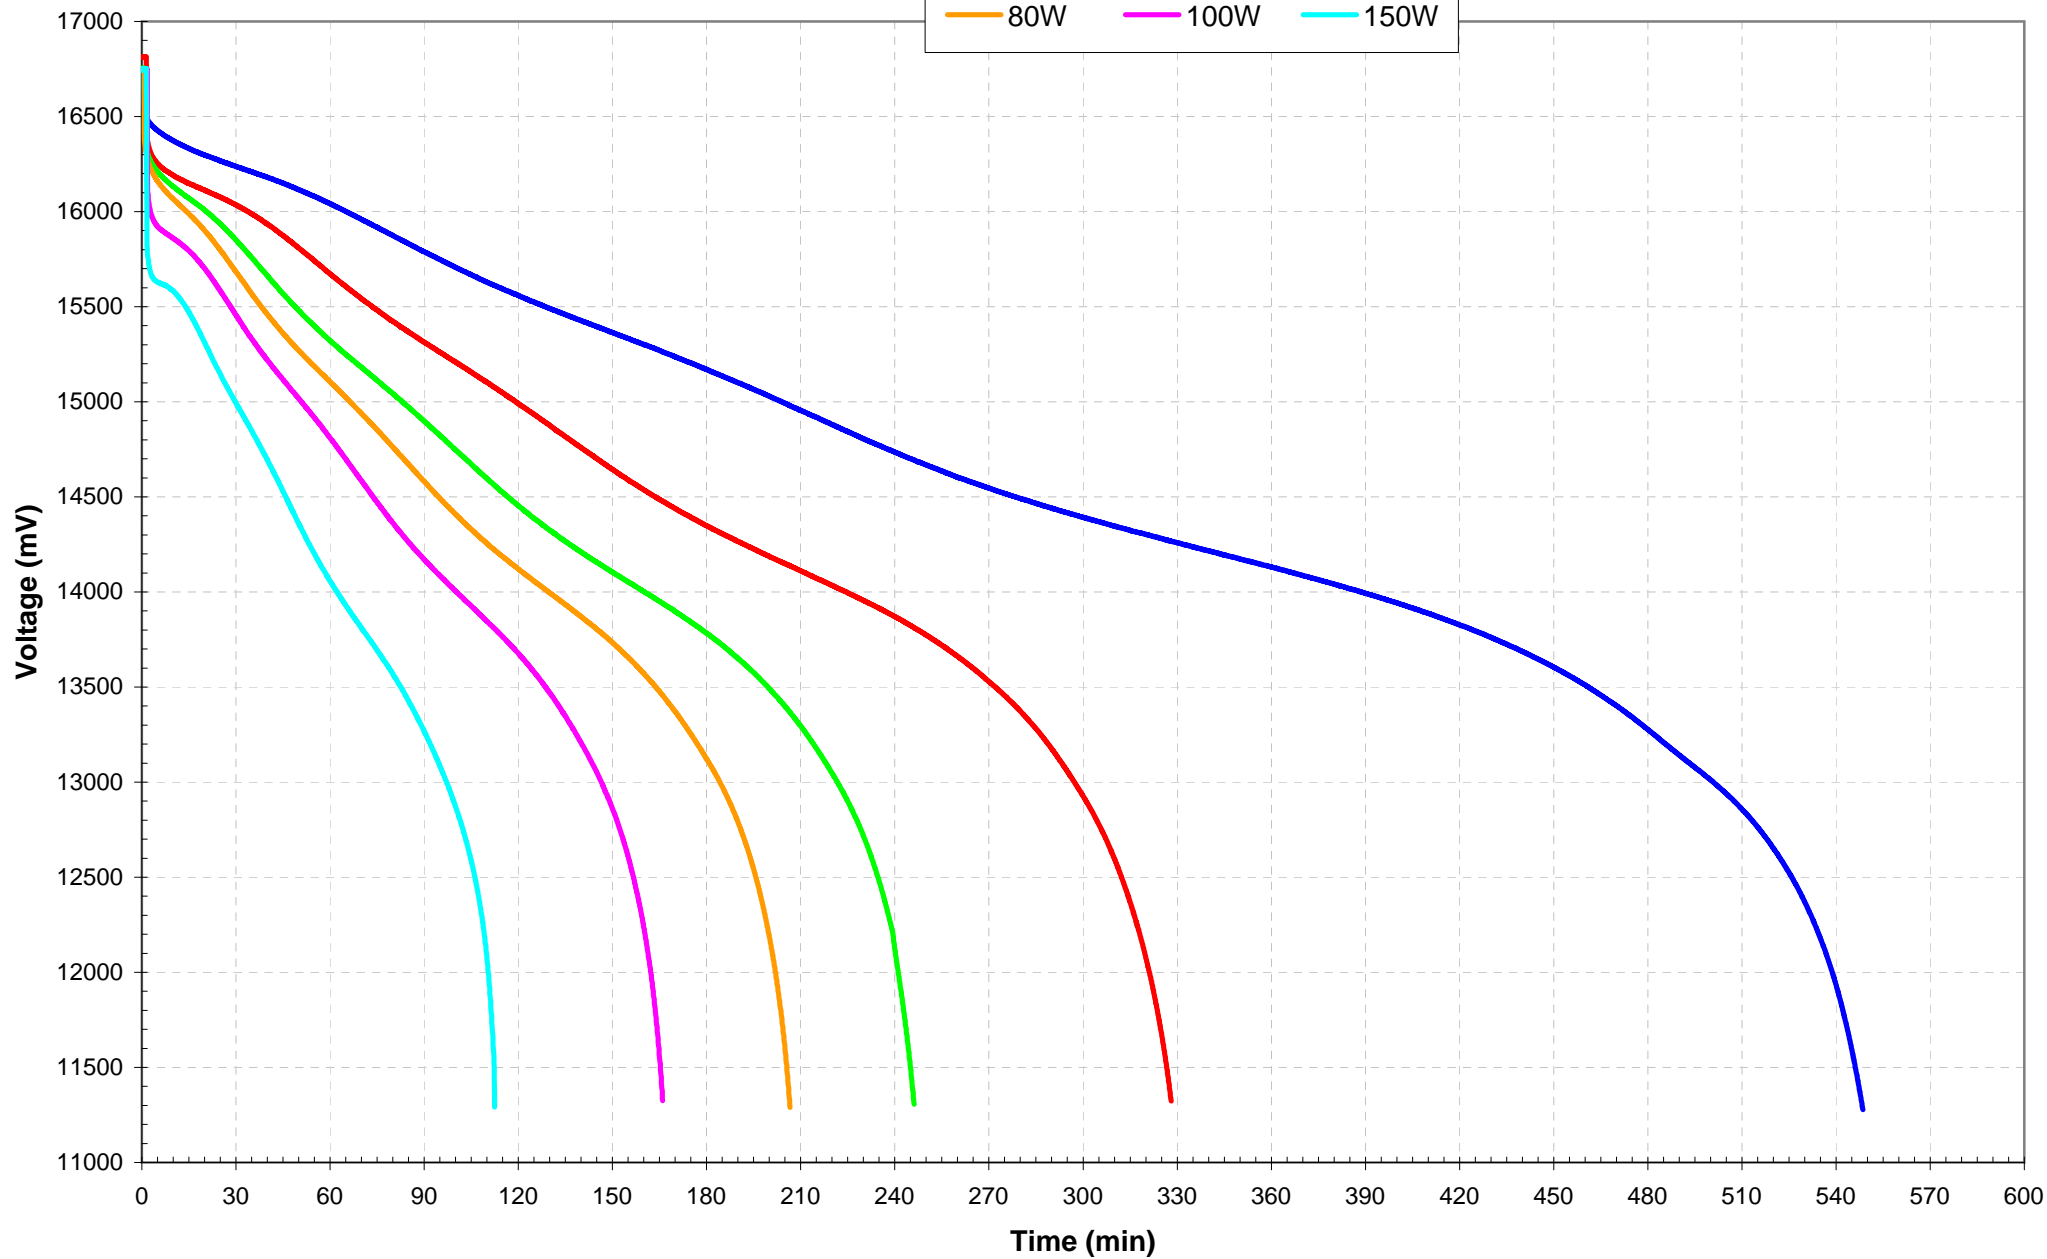

BV270HD - Voltage vs. Time
Discharge Load: 30W - 50W - 65W - 80W - 100W - 150W

BV270HD - Voltage vs. Capacity (mAh)
Discharge Load: 30W - 50W - 65W - 80W - 100W - 150W

BV270HD - Voltage vs. Capacity (Wh)
Discharge Load: 30W - 50W - 65W - 80W - 100W - 150W