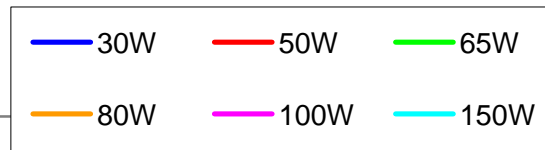

BV270HD - Voltage vs. Time
Discharge Load: 30W - 50W - 65W - 80W - 100W - 150W

BV270HD - Voltage vs. Capacity (mAh)
Discharge Load: 30W - 50W - 65W - 80W - 100W - 150W

BV270HD - Voltage vs. Capacity (Wh)
Discharge Load: 30W - 50W - 65W - 80W - 100W - 150W