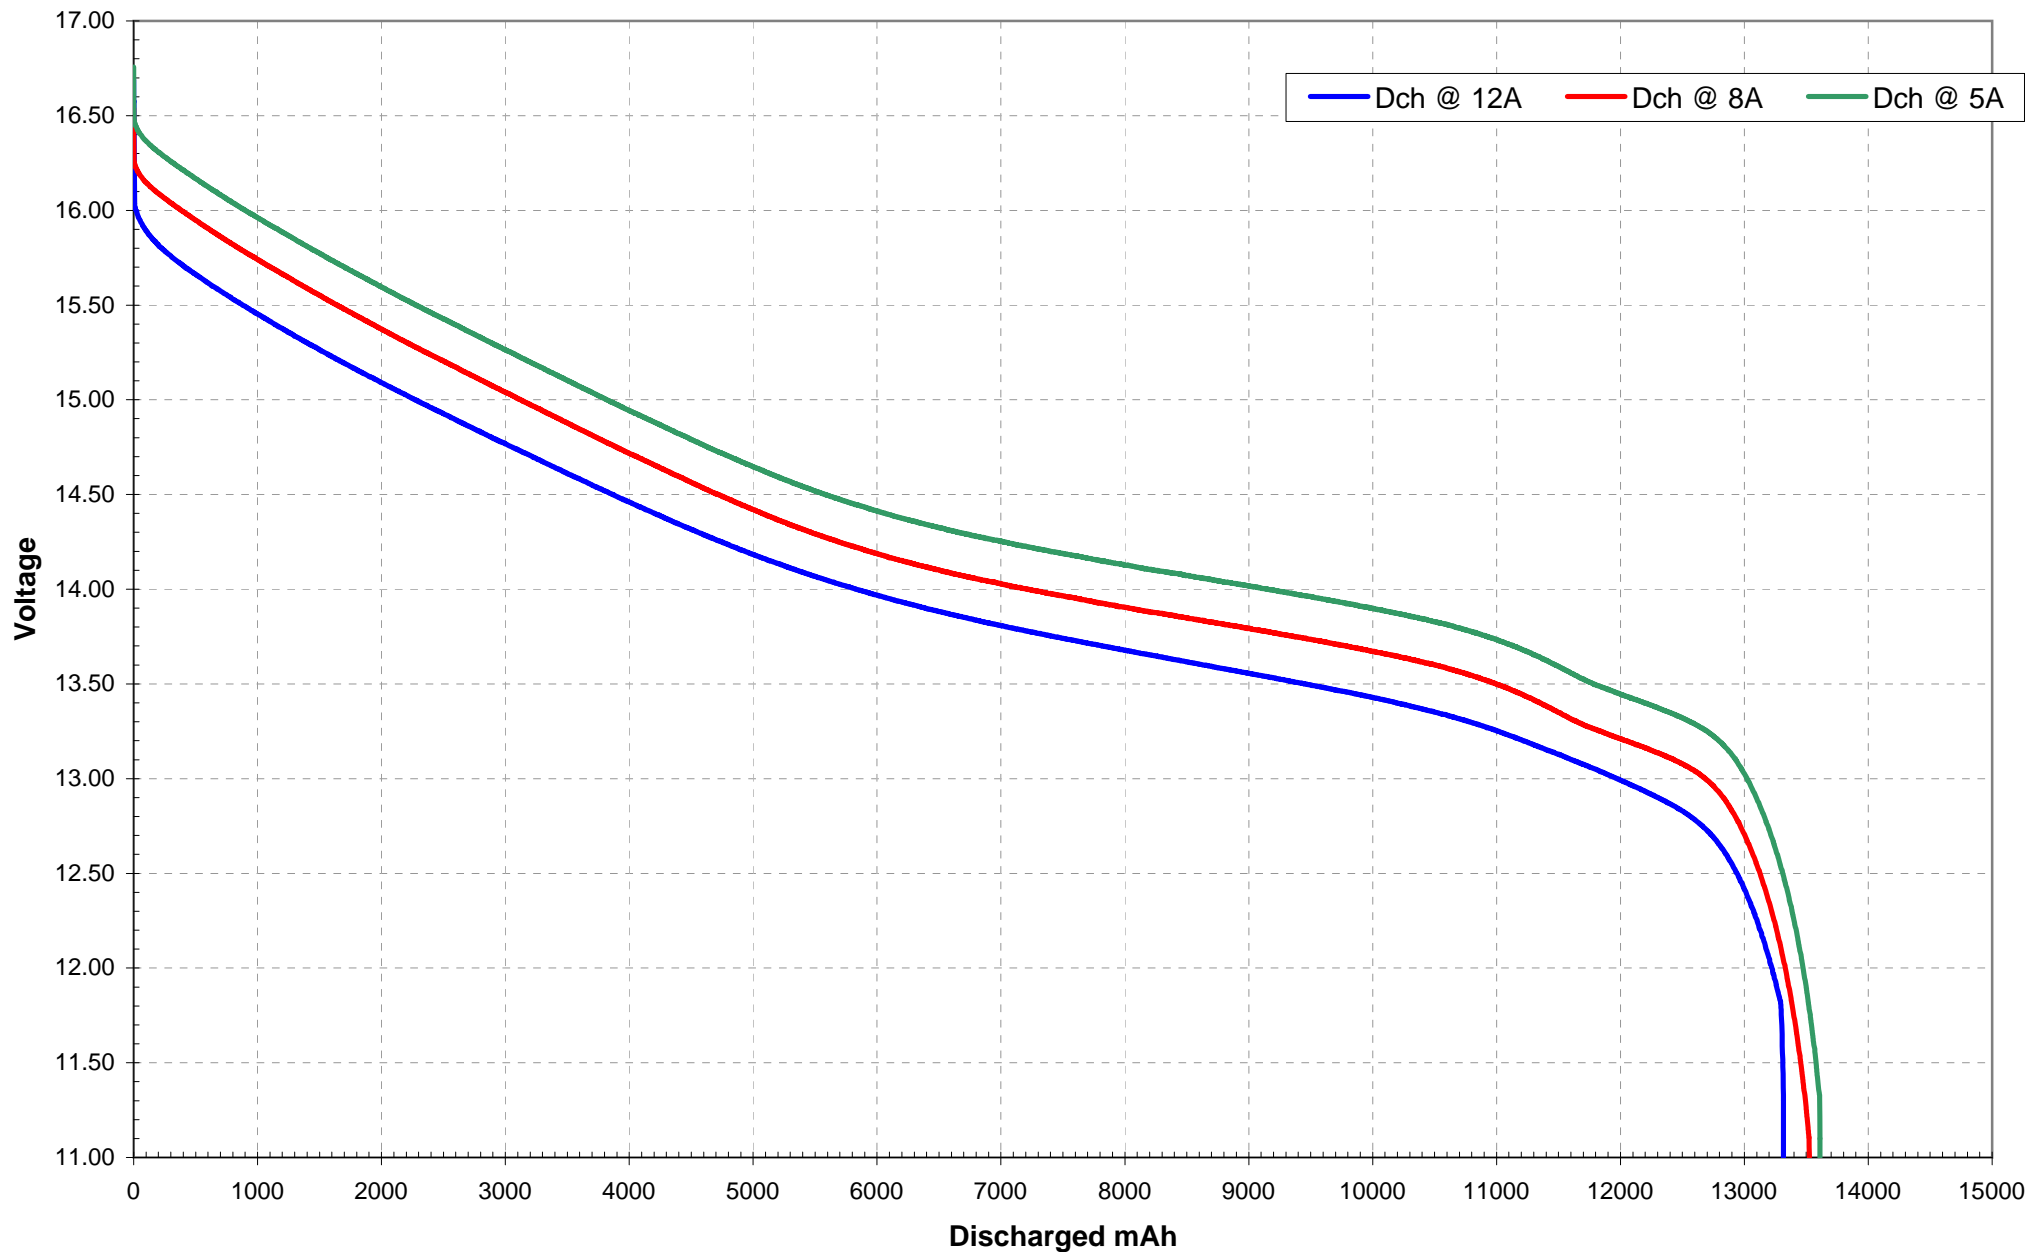

BV190HD Voltage vs. Discharge time at different rates

BV190HD Voltage vs. mAh discharged at different rates

BV190HD Voltage vs. Wh discharged at different rates