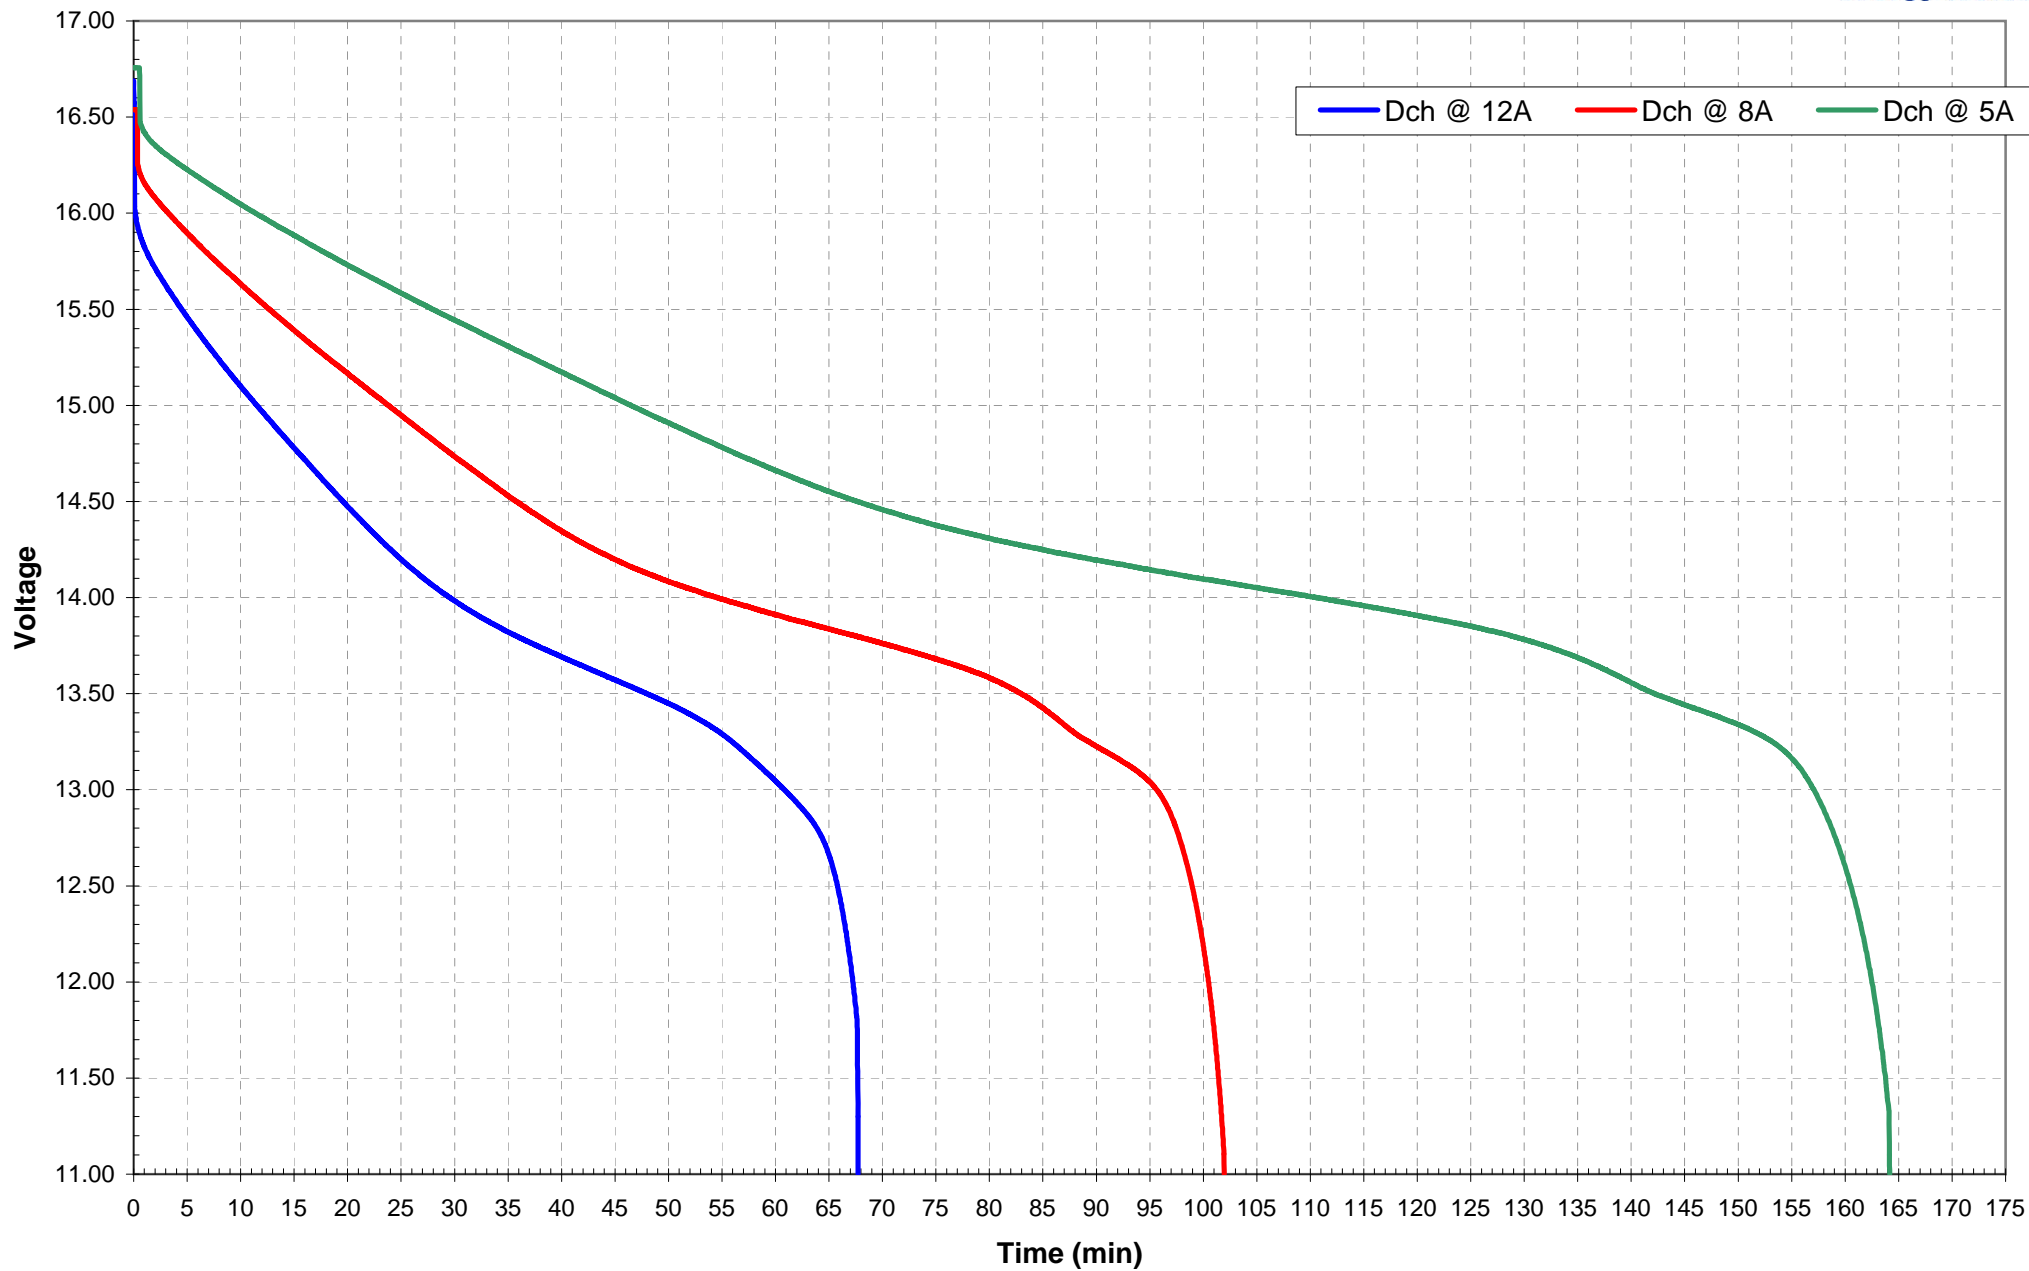

BV190HD Voltage vs. Discharge time at different rates

BV190HD Voltage vs. mAh discharged at different rates

BV190HD Voltage vs. Wh discharged at different rates